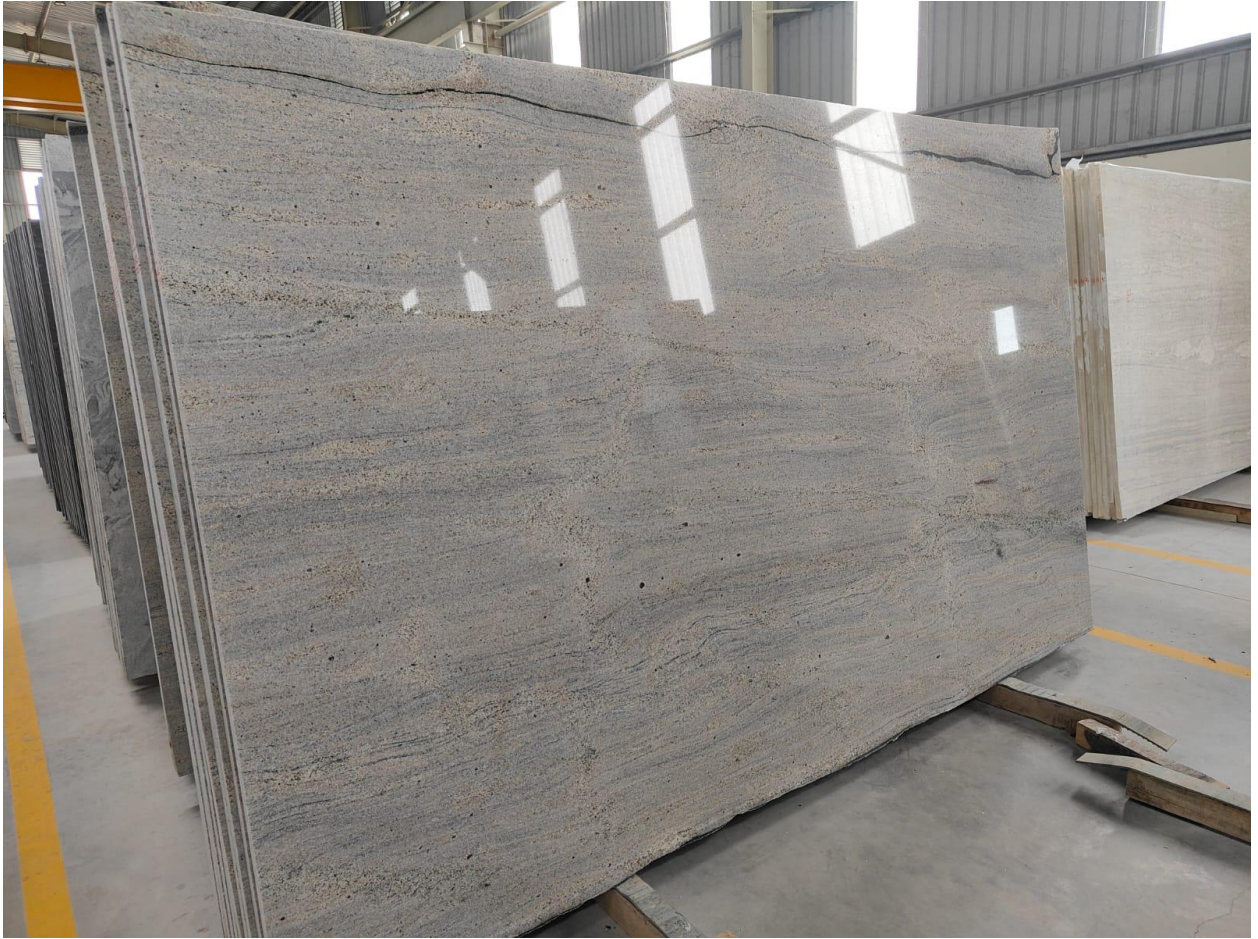

ASTORIA

PANEER COLONIAL WHITE

IVORY FANTASY

ELEPHANT COLONIAL WHITE

TURBO VISCON WHITE

COLONIAL CREAM

KUPPAM WHITE

COLONIAL GOLD

BLACK FOREST

MILLENNIUM CREAM

STREAM WHITE

RIVER WHITE

**NOTE: ABOVE PRICES ARE FOB BY CONTAINERS FROM CHENNAI PORT
ALL THE PRICES ARE IN US DOLLARS PER SQFT
SLAB THICKNESS: 3 CM (30MM)**

**M/S. SHEFALI EXPORTS & ROCKLINE IMPEX
MANGALORE, KARNATAKA, INDIA
IVAN MISQUITH: + 91 9845068755
VISHWA VIJETH : + 91 9036027279 / + 91 6366935157
Email : shefaliexports@gmail.com
rocklineimpex@gmail.com**